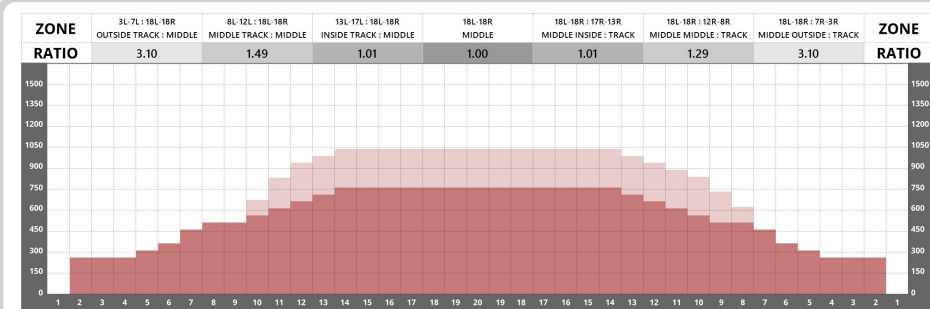

2020 WORLD BOWLING - MONTREAL

DISTANCE:	41 FEET	VOLUME:	26.89 mL
RATIO:	3.1	FORWARD:	21.005 mL
DROP BRUSH:	34 FEET	REVERSE:	5.885 mL
TANKS:	KEGEL	PUMP:	MULTI

FORWARD LOADS DATA

#	START	STOP	LOADS	MICS	SPEED	BUFF	TANK	DISTANCE	T.OIL
1	2L	2R	5	53	18	4	A - KEGEL	0 → 10	9,805
2	5L	5R	1	50	18	3	A - KEGEL	10 → 13	1,550
3	6L	6R	1	50	18	3	A - KEGEL	13 → 15	1,450
4	7L	7R	2	50	18	3	A - KEGEL	15 → 20	2,700
5	8L	8R	1	50	18	3	A - KEGEL	20 → 23	1,250
6	10L	10R	1	50	18	3	A - KEGEL	23 → 25	1,050
7	11L	11R	1	50	18	3	A - KEGEL	25 → 28	950
8	12L	12R	1	50	18	3	A - KEGEL	28 → 30	850
9	13L	13R	1	50	22	3	A - KEGEL	30 → 33	750
10	14L	14R	1	50	22	3	A - KEGEL	33 → 36	650
11	2L	2R	0	50	26	2	A - KEGEL	36 → 41	0

REVERSE LOADS DATA

#	START	STOP	LOADS	MICS	SPEED	BUFF	TANK	DISTANCE	T.OIL
1	2L	2R	0	50	30	3	A - KEGEL	34 → 20	0
2	12L	10R	1	55	22	3	A - KEGEL	20 → 17	1,045
3	11L	9R	2	55	18	4	A - KEGEL	17 → 12	2,310
4	10L	8R	2	55	18	4	A - KEGEL	12 → 7	2,530
5	2L	2R	0	50	18	4	A - KEGEL	7 → 0	0